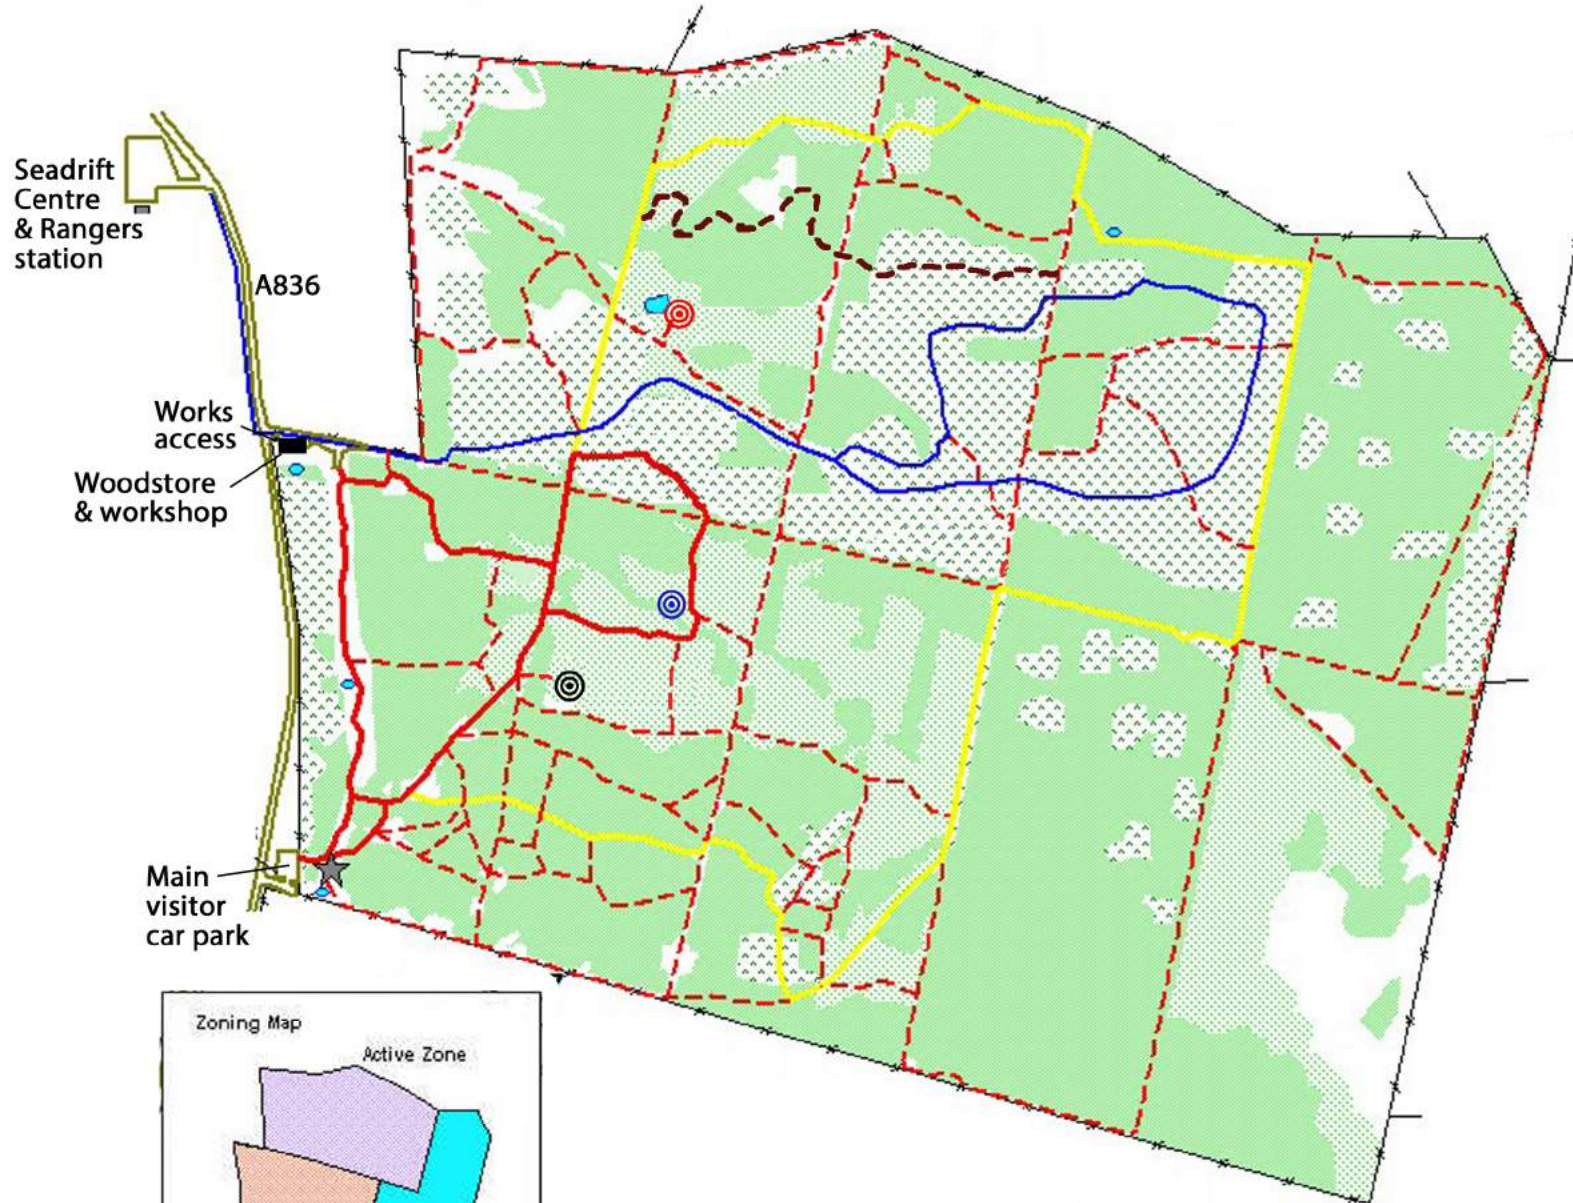

Dunnet Forestry Trust Dunnet forest 2019

- Bird hide
- Log cabin
- Hut circle
- Mature forest
- New planting & restocking
- Scattered trees
- Open ground
- Block identifying sign
- All abilities trail
Waymarked Red
- Long trail
Waymarked Yellow
- Other footpaths
- Horse trail
Waymarked Blue
- Mountain Bike
Technical Trail

Scale 1 : 7,500

200 metres